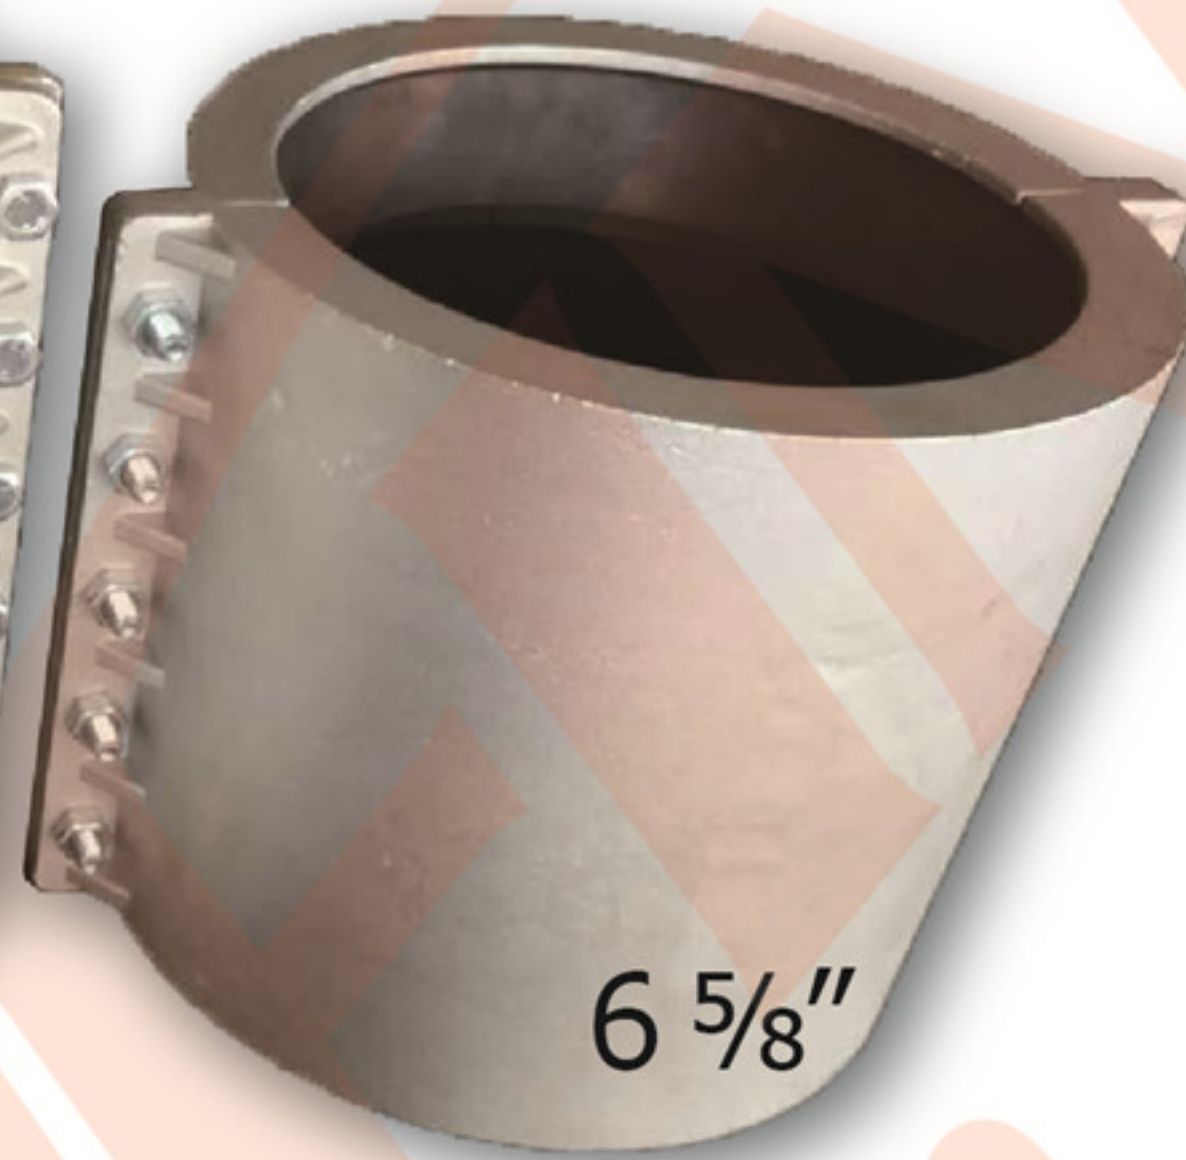

Aluminum Coupler & Rubber Boot

Rubber:ASTM
D2000-2BA525
Durometer 45-57

Aluminum:ASTM
A356.0

item	8"		6 5/8"	
	Coupler half	boot	Coupler half	boot
Packing size(mm)	1,050X1,050X1,000 box	1,050X1,050X1,000 pallet	1,050X1,050X1,000 box	1,050X1,050X1,000 pallet
Quantity (PCS)	144	48	180	72