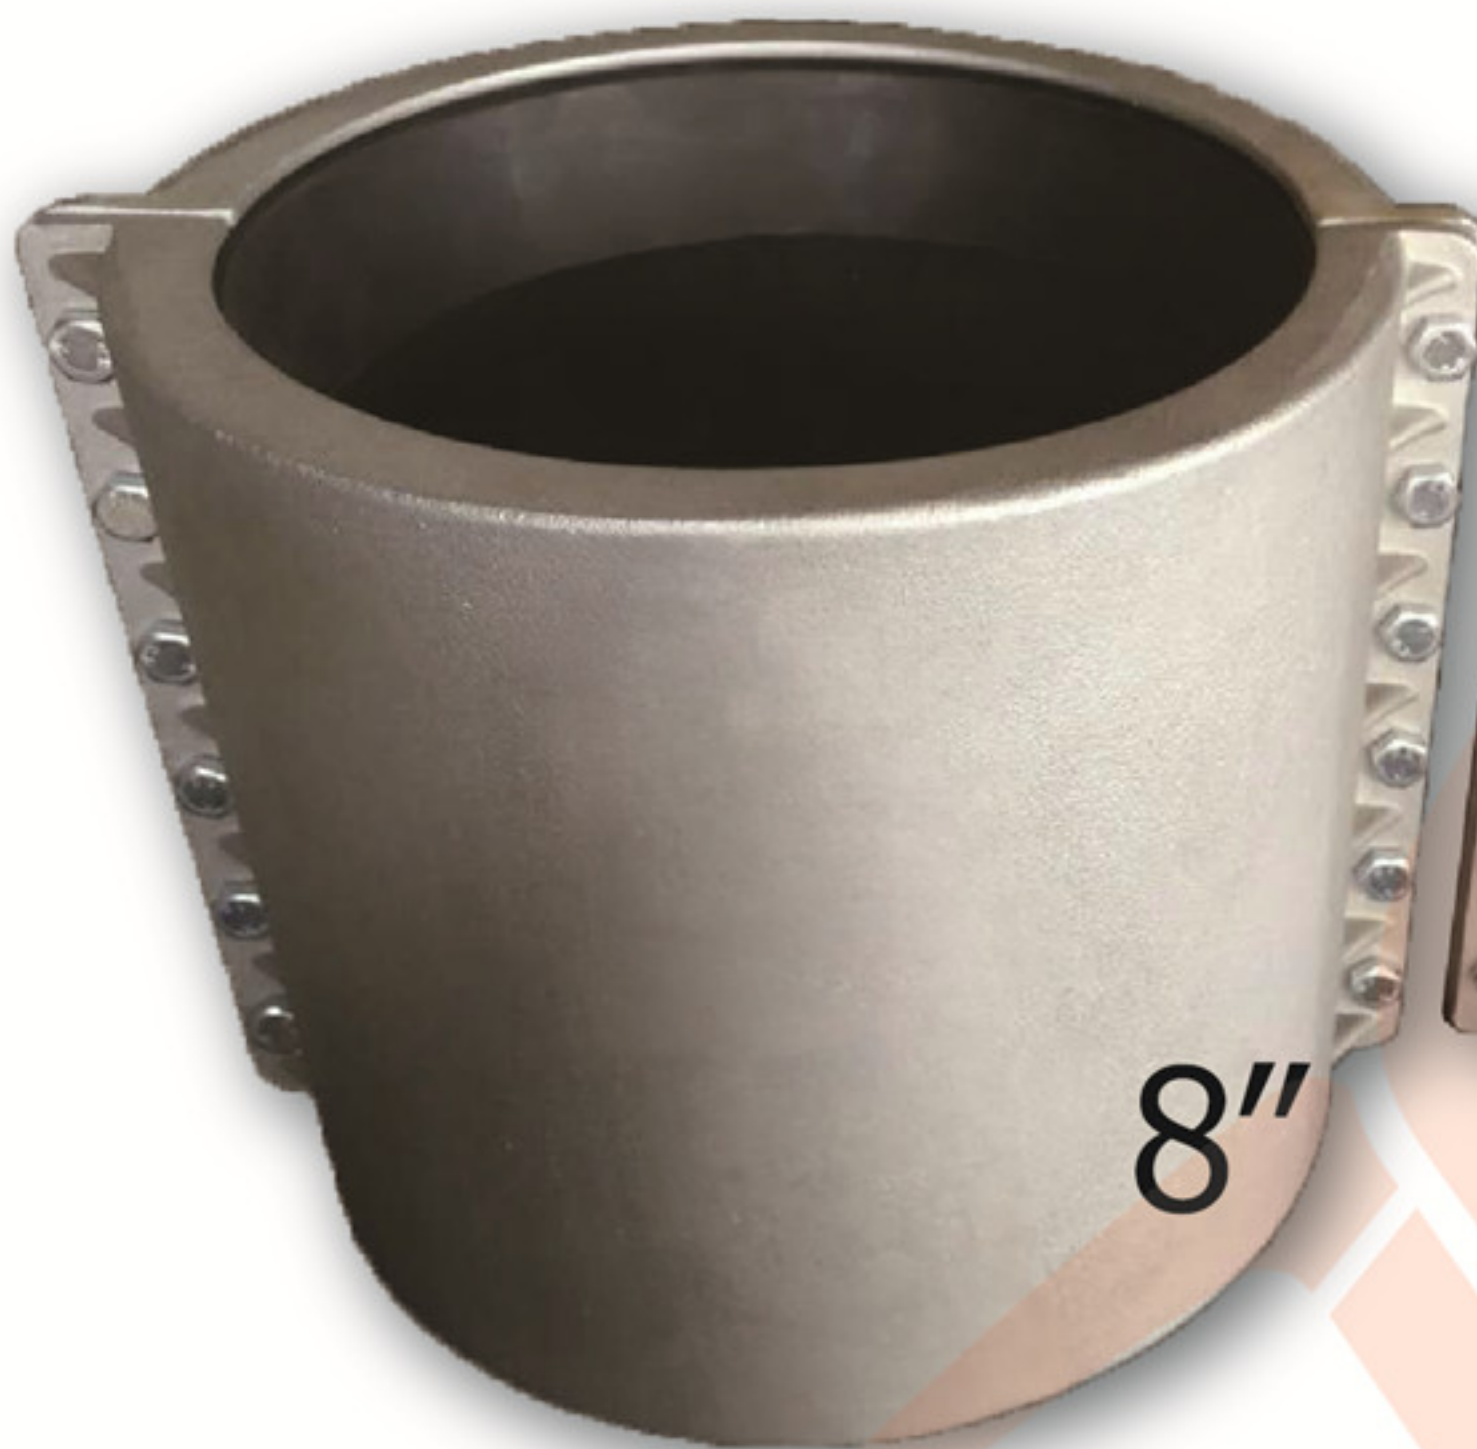

Aluminum Coupler & Rubber Boot

Rubber:ASTM
D2000-2BA525
Durometer 45-57

Aluminum:ASTM
A356.0

item	8"		6 5/8"	
	Coupler half	boot	Coupler half	boot
Packing size(mm)	1,050X1,050X1,000 box	1,050X1,050X1,000 pallet	1,050X1,050X1,000 box	1,050X1,050X1,000 pallet
Quantity (PCS)	144	48	180	72